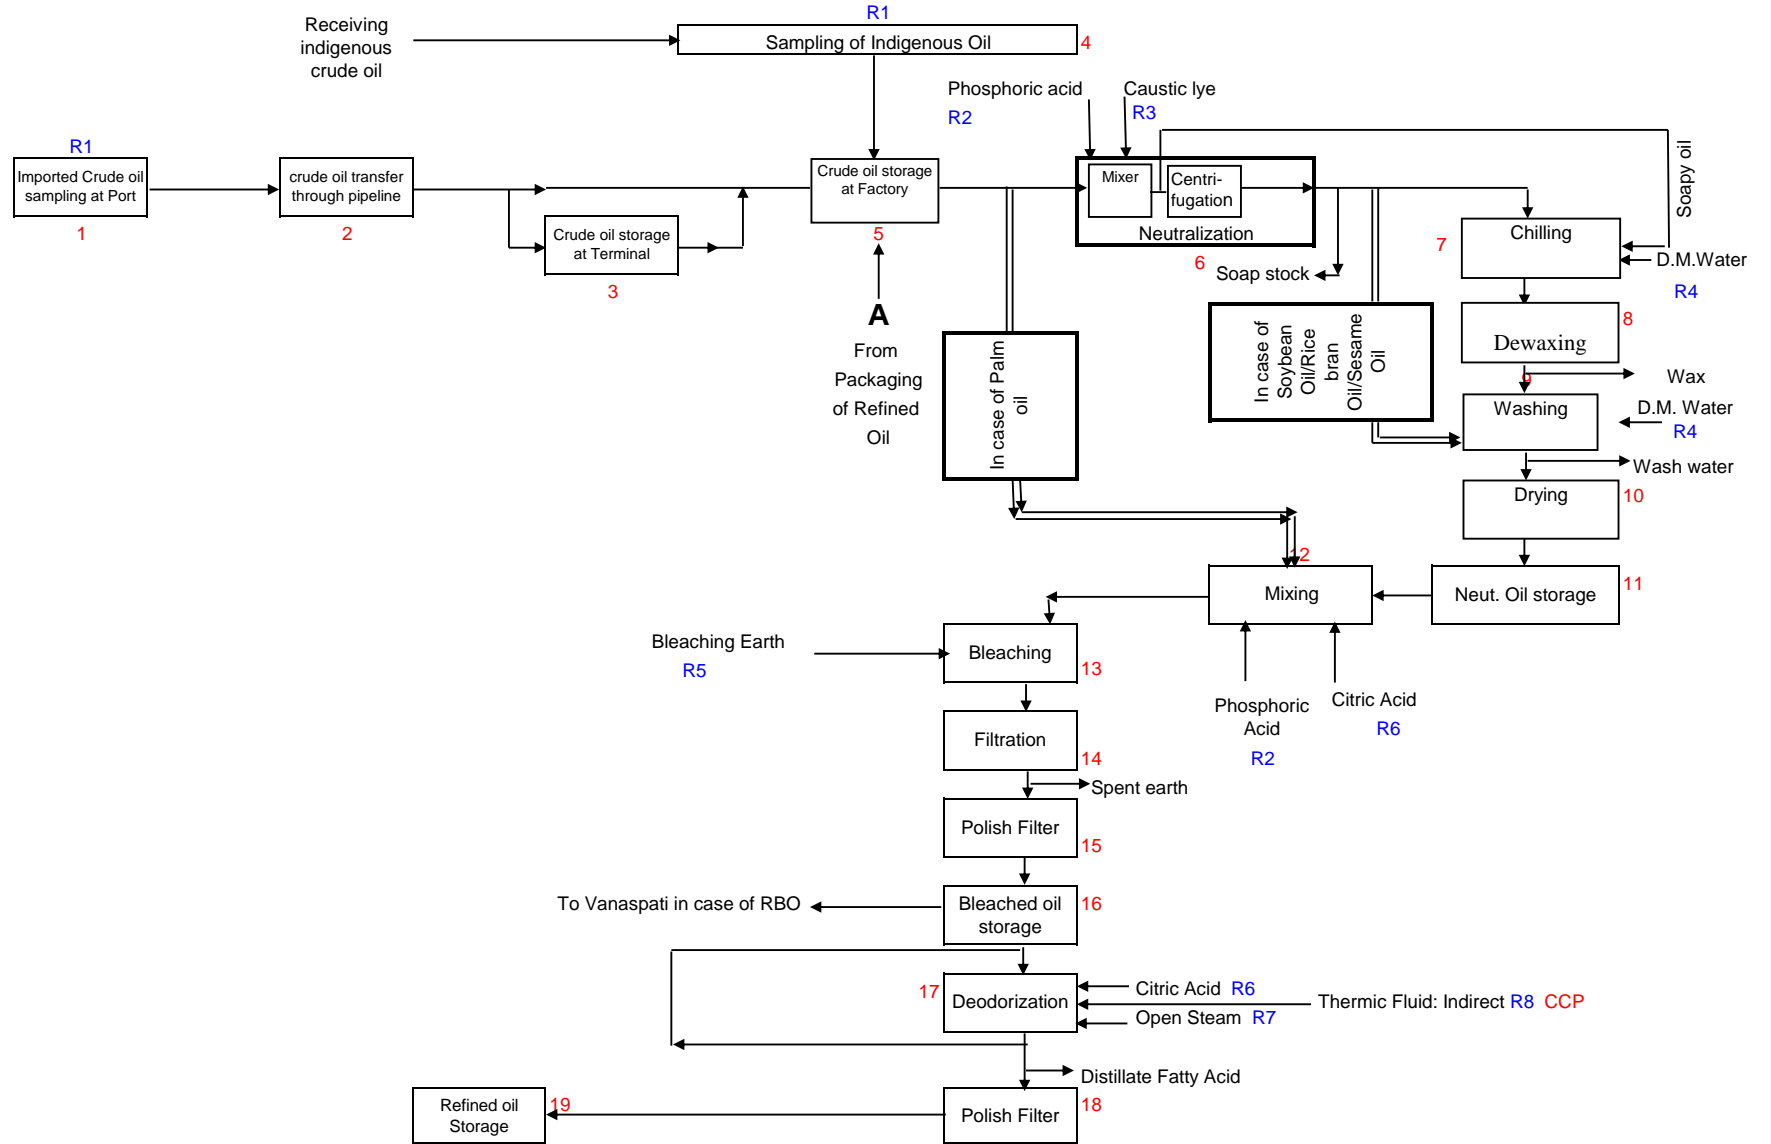

RUCHI SOYA INDUSTRIES LTD., MANGALORE

Flow chart for Processing of Sunflower Oil /Soybean Oil / Palm Oil / Rice Bran oil / Sesame Oil

RUCHI SOYA INDUSTRIES LTD., MANGALORE
Flow Chart For Process Of Vanaspati, Bakery Shortening & Speciality Fats

RUCHI SOYA INDUSTRIES LTD., MANGALORE
Flow chart for Packaging Of Vanaspati, Bakery Shortening