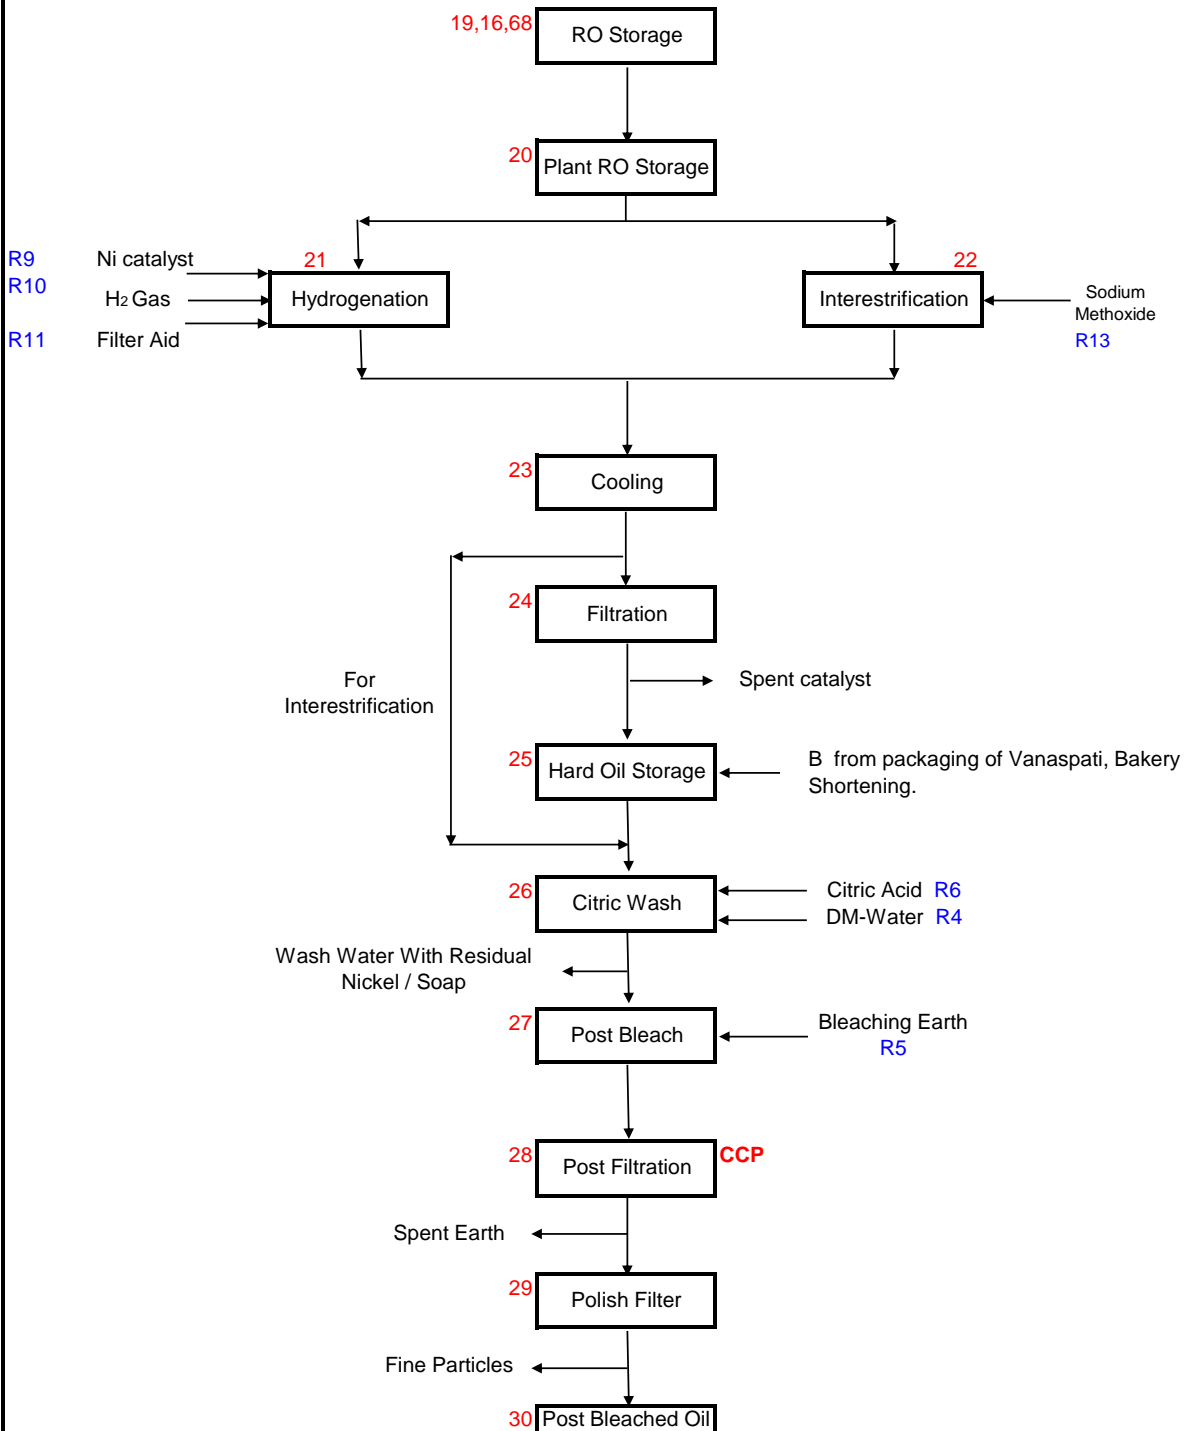

RUCHI SOYA INDUSTRIES LTD., MANGALORE

Flow chart for Processing of Sunflower Oil /Soybean Oil / Palm Oil / Rice Bran oil / Sesame Oil

RUCHI SOYA INDUSTRIES LTD., MANGALORE
Flow Chart For Process Of Vanaspati, Bakery Shortening & Speciality Fats

RUCHI SOYA INDUSTRIES LTD., MANGALORE
Flow chart for Packaging Of Vanaspati, Bakery Shortening