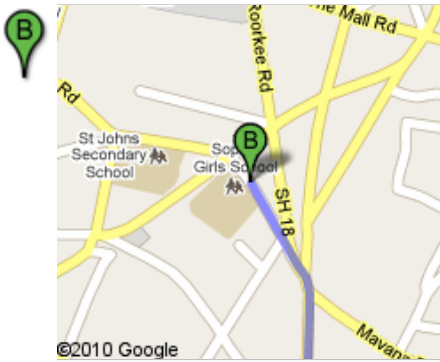

Directions to Sophia Girls School
Meerut, Uttar Pradesh
9.4 km – about 11 mins

©2010 Google

NH 58, Uttar Pradesh

1. Head towards **NH 119**
north on NH 58

go 1.0 km
total 1.0 km

2. Take the 2nd **right**
onto State Highway 14/NH 119/SH 14
Pass by **Madhuban Cinema Hall** (on the left in 4.3 km)

go 4.9 km
total 5.8 km

3. At the roundabout, take the **1st** exit

go 53 m
total 5.9 km

4. Continue straight
onto NH 119
Pass by **Paliwal Shares** (on the left)

go 3.2 km
total 9.1 km

- 5. Continue onto **Hapur Rd/State Highway 18/SH 18**
Destination will be on the left

go 300 m
total 9.4 km

Sophia Girls School
Meerut, Uttar Pradesh

These directions are for planning purposes only. You may find that construction projects, traffic, weather, or other events may cause conditions to differ from the map results, and you should plan your route accordingly. You must obey all signs or notices regarding your route.