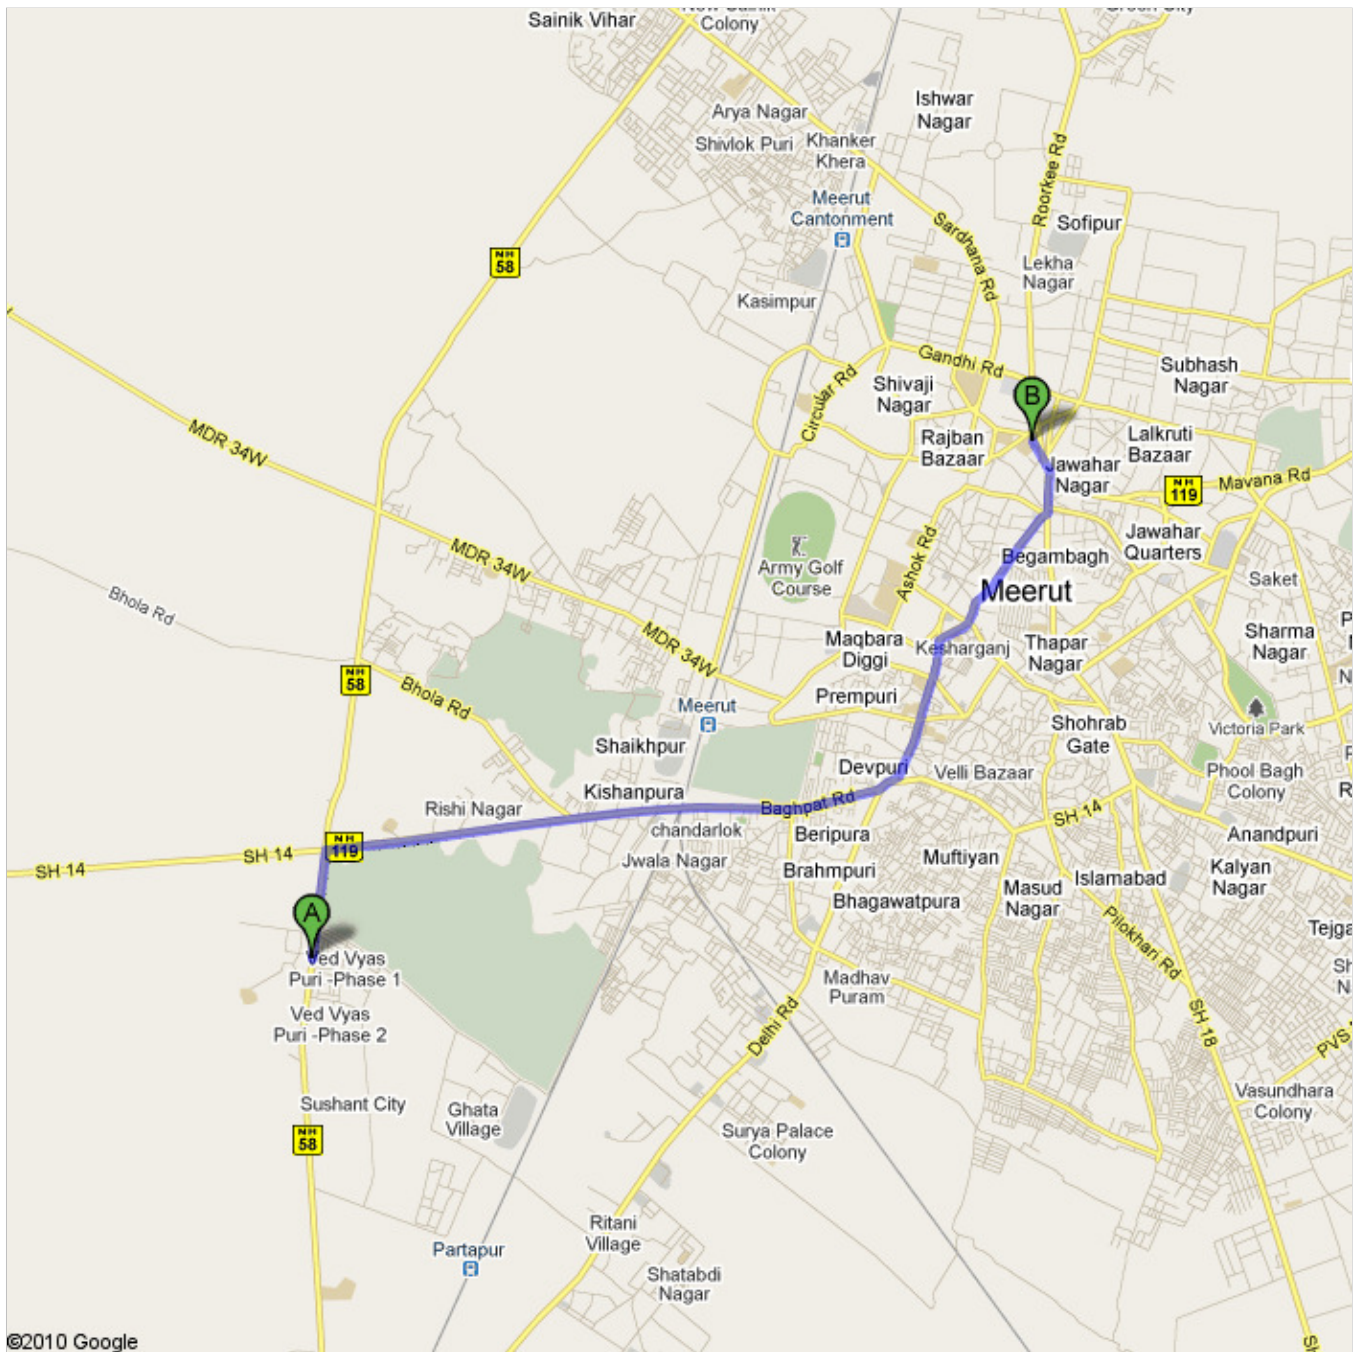

Directions to Sophia Girls School
Meerut, Uttar Pradesh
9.4 km – about 11 mins

©2010 Google

NH 58, Uttar Pradesh

1. Head towards **NH 119**
north on NH 58

go 1.0 km
total 1.0 km

2. Take the 2nd **right**
onto State Highway 14/NH 119/SH 14
Pass by **Madhuban Cinema Hall** (on the left in 4.3 km)

go 4.9 km
total 5.8 km

3. At the roundabout, take the **1st** exit

go 53 m
total 5.9 km

4. Continue straight
onto NH 119
Pass by **Paliwal Shares** (on the left)

go 3.2 km
total 9.1 km

- 5. Continue onto **Hapur Rd/State Highway 18/SH 18**
Destination will be on the left

go 300 m
total 9.4 km

Sophia Girls School
Meerut, Uttar Pradesh

These directions are for planning purposes only. You may find that construction projects, traffic, weather, or other events may cause conditions to differ from the map results, and you should plan your route accordingly. You must obey all signs or notices regarding your route.

Map data ©2010