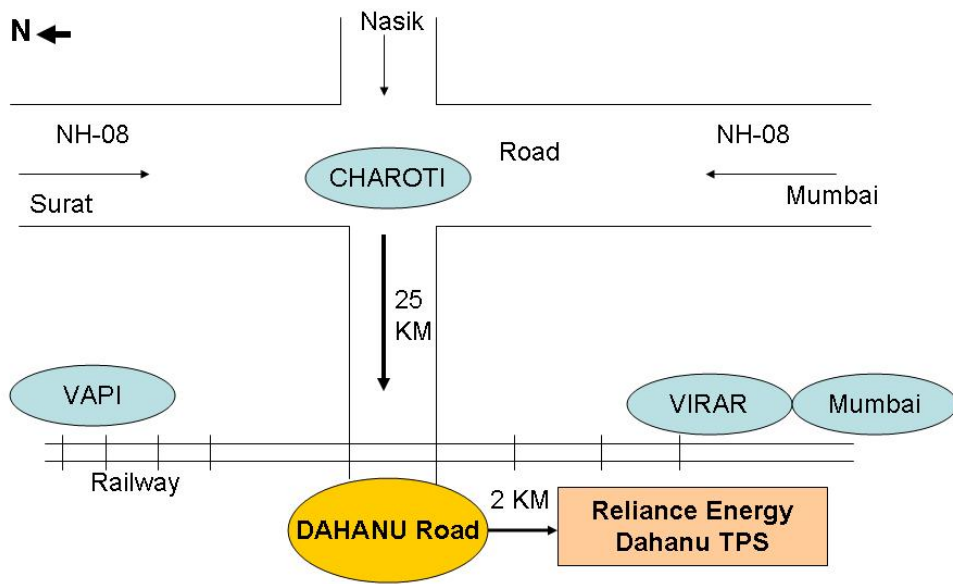

DAHANU LOCATION @ 120 KM from MUMBAI and SURAT

Fig. 2

Fig.3