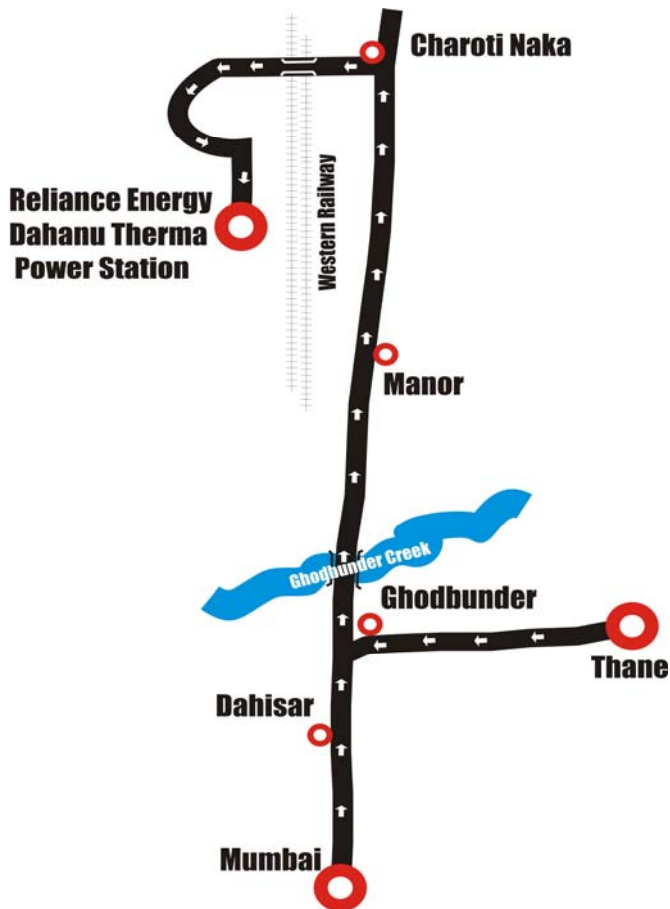

**Dahanu Thermal Power Station, Reliance Infrastructure
Limited, Reliance Energy
Dahanu Road, Dist Thane, Maharashtra-401608**

Dahanu (in MAHARASHTRA) an exotic location on the outskirts of **MUMBAI** at a distance of **120 KM** from **MUMBAI,THANE, NASIK** and **SURAT** city , about 2 ½ hours by rail on **Mumbai-Surat** route and about 2 ½ hours by rail from **SURAT**. Dahanu well connected by road on **MUMBAI - AHMEDABAD** National Highway no:08 at **CHAROTI**. Dahanu Thermal Power Station Located @ 2 km from Dahanu Road railway station.