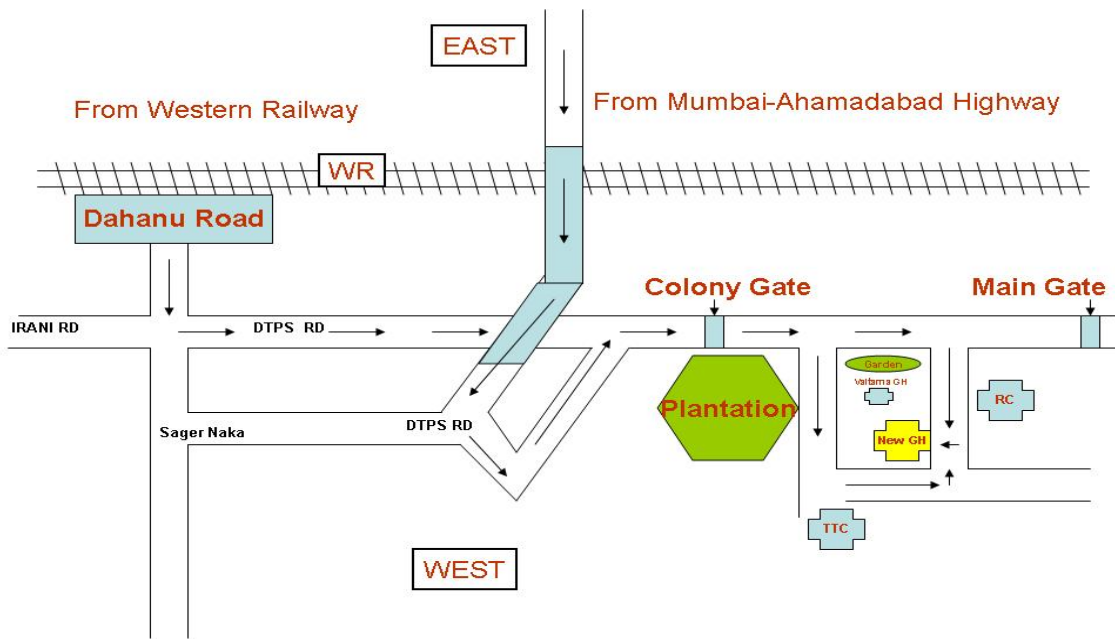

DAHANU LOCATION @ 120 KM from MUMBAI and SURAT

Fig. 2

Fig.3